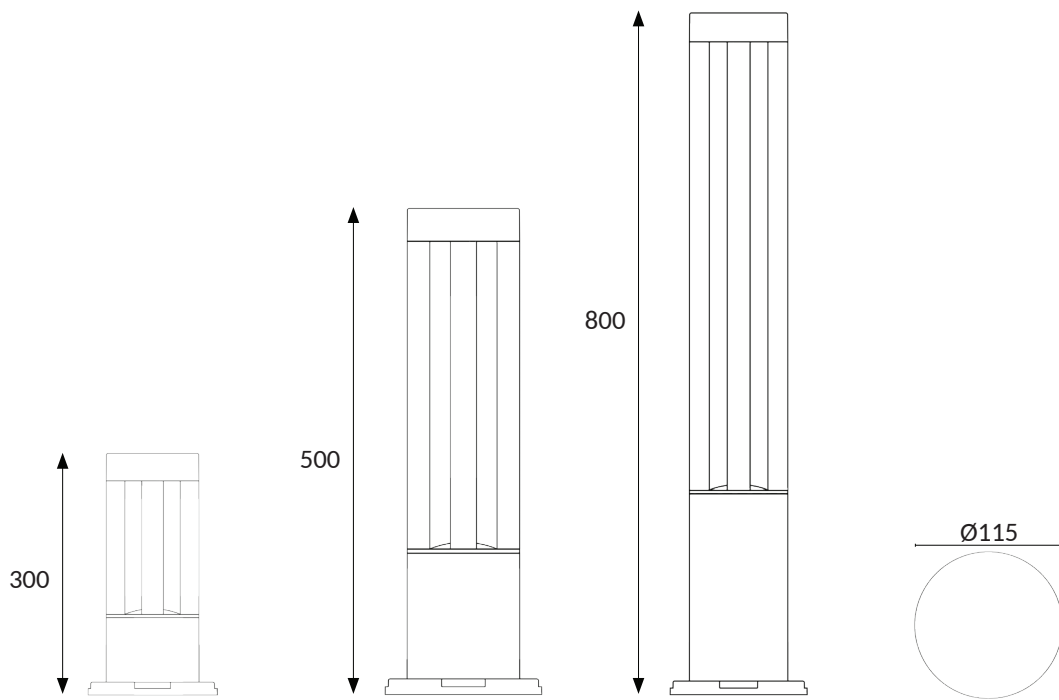

Yuvarlak Bahçe Bollard
Round Garden Bollard

Watt	6W
Lümen / Lumen	420 lm
CCT / Kelvin	3000K
Yükseklik / Height	800 mm
Gövde Rengi / Body Color	RAL 7016

IP54

220V

50-60Hz

CLASS I

LED BAHÇE BOLLARD

Led Garden Bollard