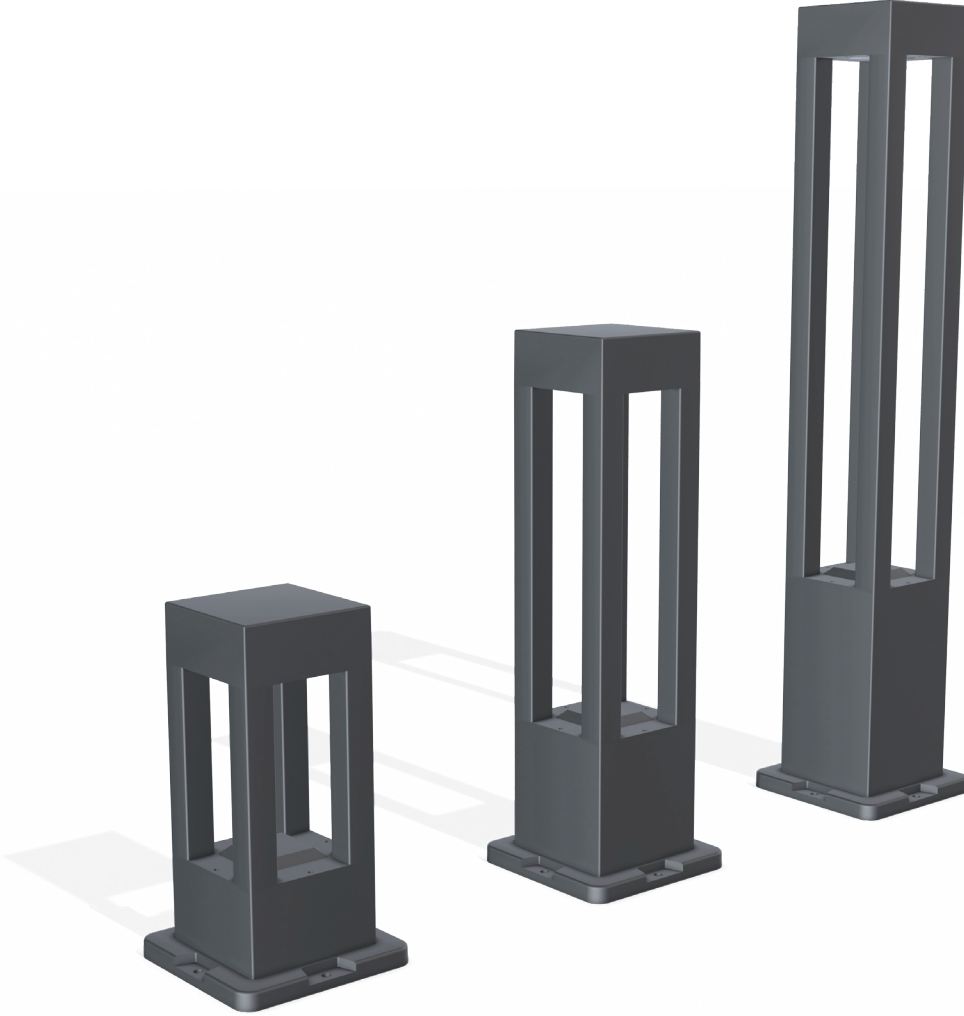

Yuvarlak Bahçe Bollard
Round Garden Bollard

Watt	6W
Lümen / Lumen	420 lm
CCT / Kelvin	3000K
Yükseklik / Height	800 mm
Gövde Rengi / Body Color	RAL 7016

IP54

220V

50-60Hz

CLASS I

LED BAHÇE BOLLARD

Led Garden Bollard