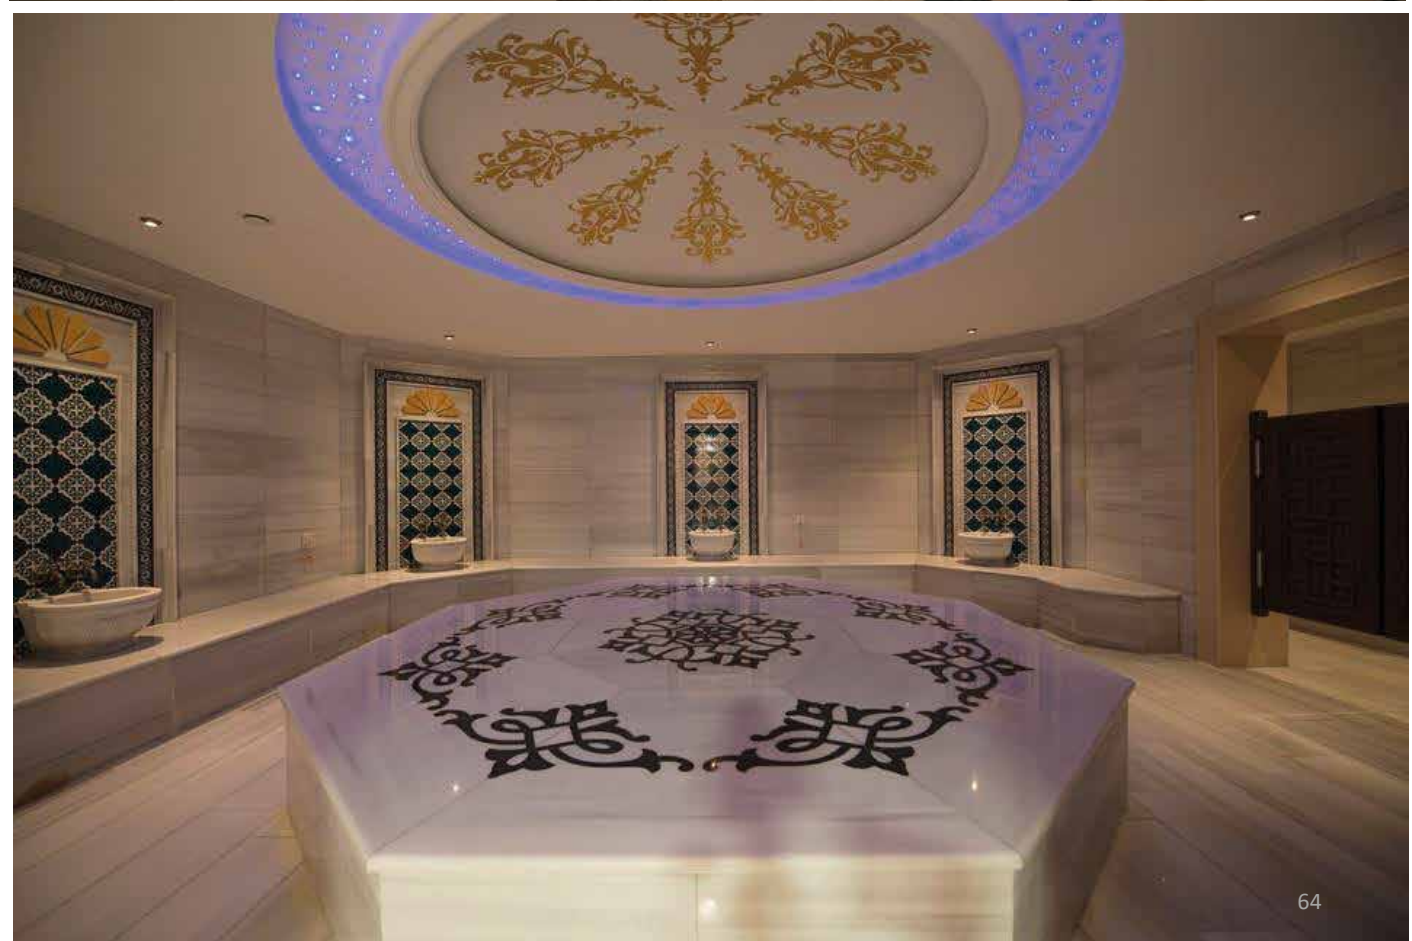

DIŞ MEKAN ÜRÜNLERİ

SOHO

PROJECTS

VARYAP MERIDIAN

Varyap Meridian Grand Tower

Narcity

Unilever

Unilever