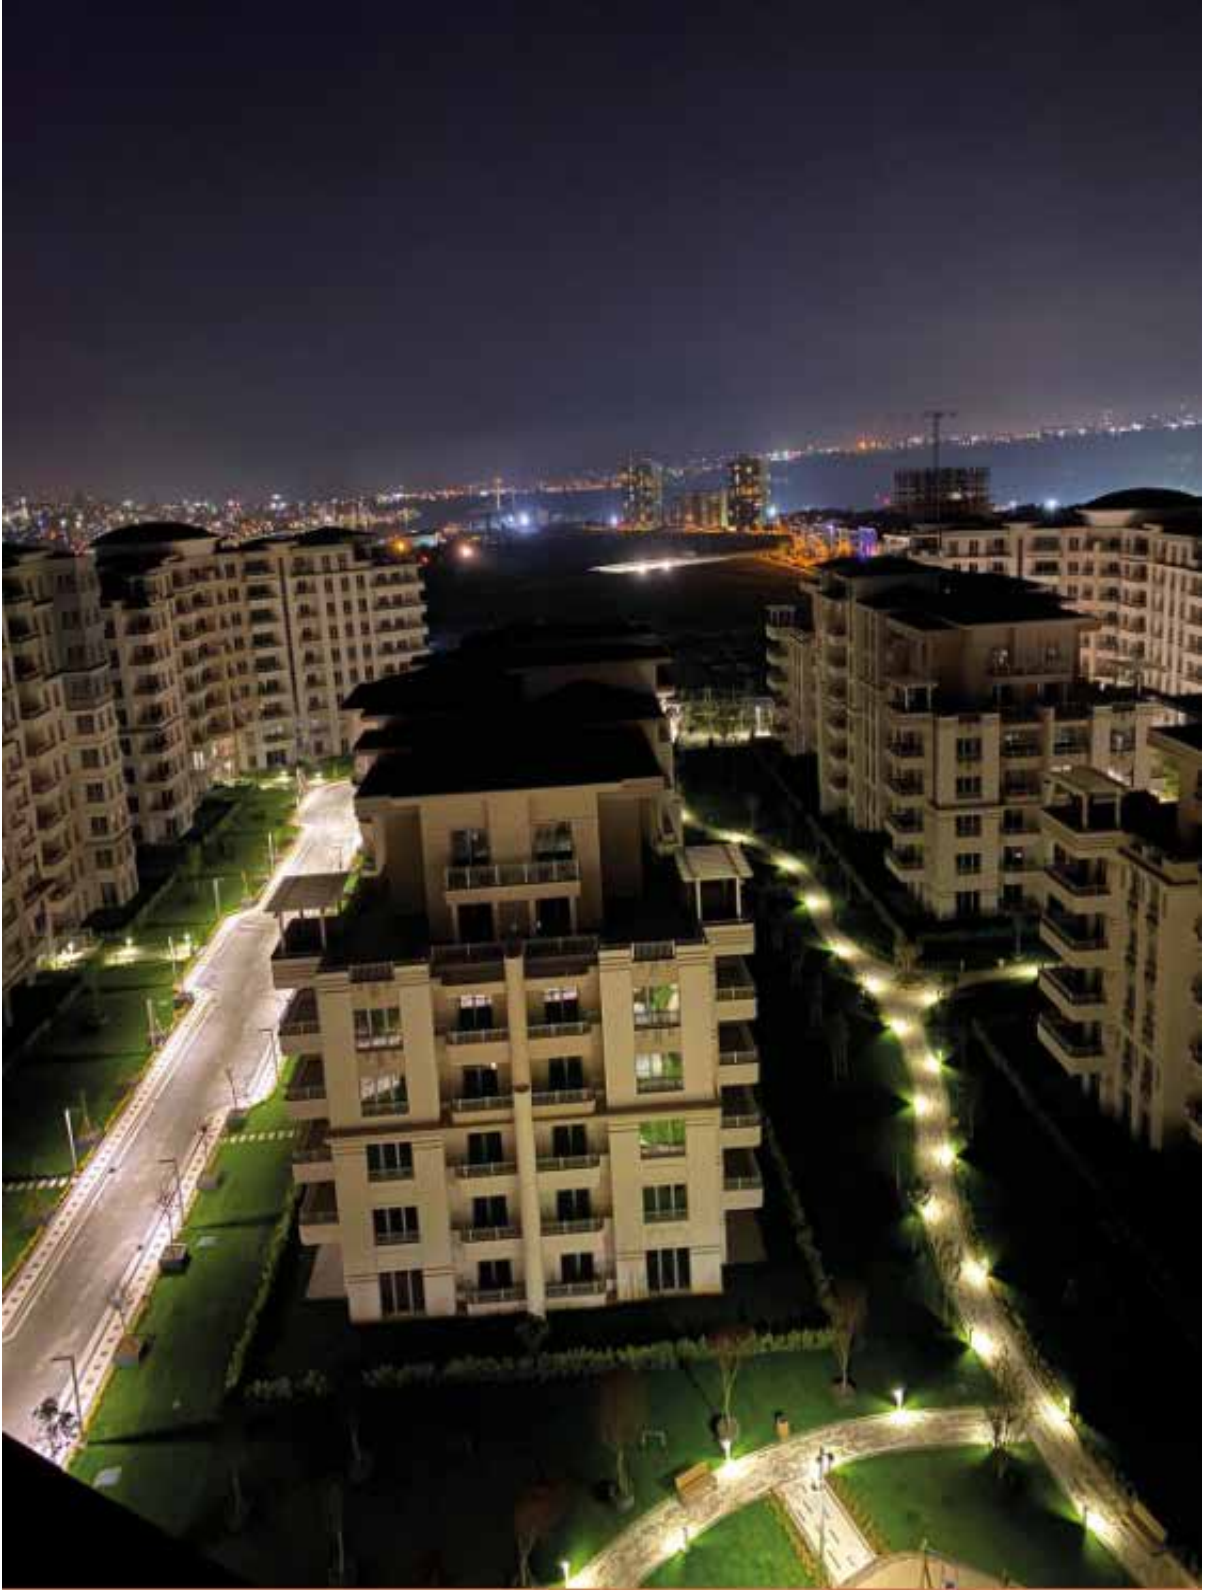

DIŞ MEKAN ÜRÜNLERİ

SOHO

PROJECTS

VARYAP MERIDIAN

Varyap Meridian Grand Tower

Narcity

Unilever

Unilever