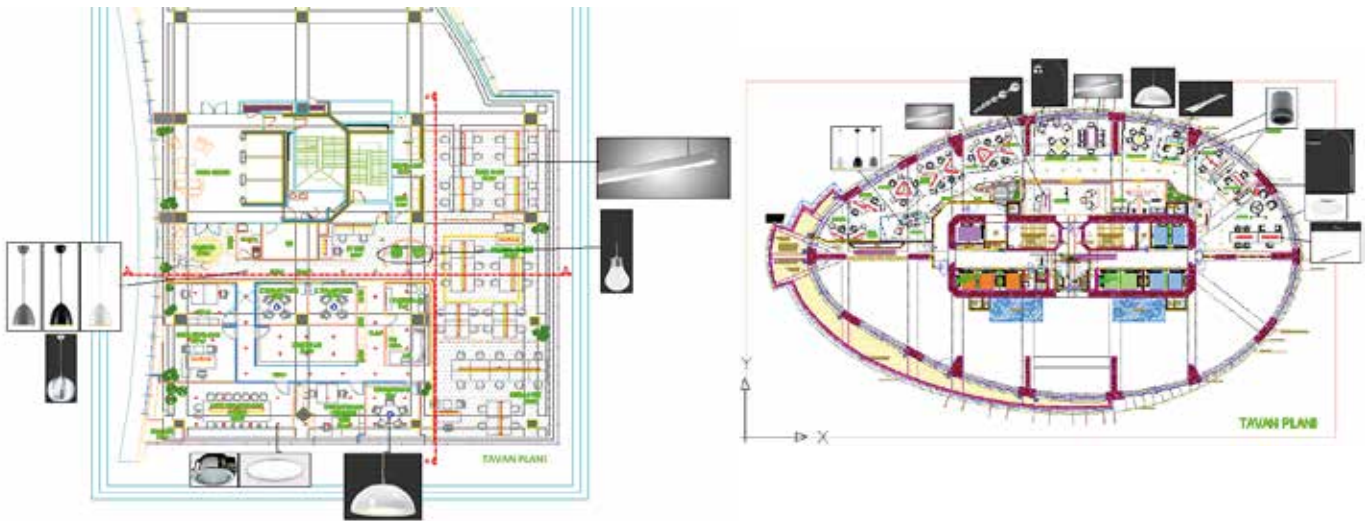

2D CONCEPT LIGHTING DESIGN